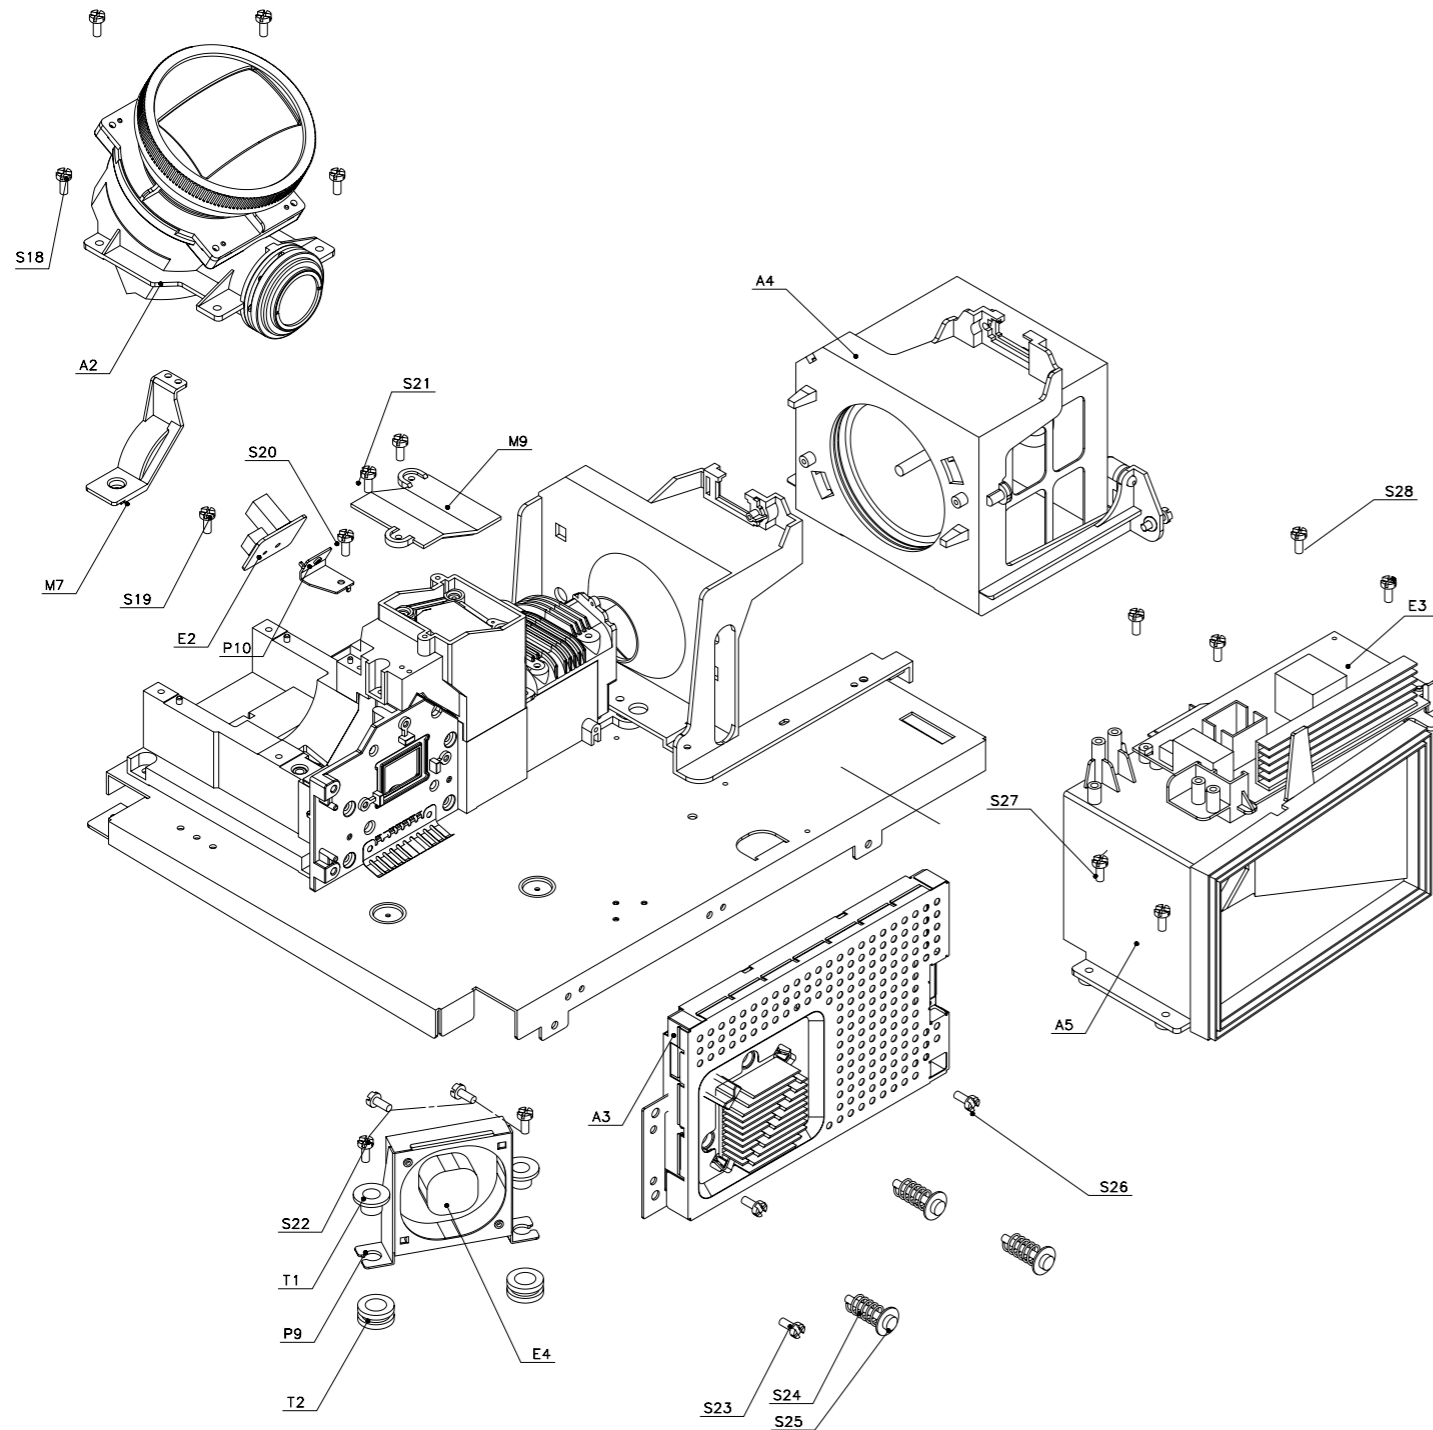

T3		AA60-00150A		SPACER RUBBER-PRISM	RUBBER	2
2		BN67-00064A		LENS-ILL-E4	PI=42,R1=98,281,R2=54,766,BSC7,T=8	
S3	B/L+H/P	6001-000871		SCREW-MACHINE	BH,+,M2,L6,ZPC(YEL),SWRCH10R	4
A3		BP96-00249A		ASS'Y-DMD PANEL		
S24		AA61-01195A		SPRING COIL-DMD		3
S25	D/P+AHP	6001-000942		SCREW-MACHINE	PH,+,M3,L30,ZPC(YEL),SWRCH10A	3
P1		AA61-01169A		BRKT-ENGINE BOTTOM	SECC t=1.6	1
M1		AA61-01182A		BASE-ENGINE	PC+GF30%	1
P5		AA61-01178A		SPRING-L/T	SUS T+0.2	1
M7		AA63-00582A		COVER-DUST	ABS VO	1
P6		BP63-00018A		SHIELD-OFF LIGHT	SECC t=1.0	1
P9		MD60-00003		SPACER-RUBBER		1
E4		BP31-00002A		SUB FAN	60x60x15	1
		BP60-00013A		SPACER DUST COVER	SPONGE PE FOAM BLK VO	1
		BP60-00013B		SPACER DUST COVER	SPONGE PE FOAM BLK VO	1
		BN63-00420A		COVER DUST-ENGINE	PC+ABS	1
		BN65-00001A		CLAMP-CORE	NYLON 66 DAQC105	2
		BP60-00013B		SPACER-DUST COVER	SPONGE PE FOAM VO BLK(280mm)	1
		AA65-30105C		CLAMP WIRE	NYLON 66	1
		AA61-00097A		HOLDER-WIRE	NYLON 66	1
		AA65-30010B		CLAMP-WIRE	NYLON 66	1
		AA61-20129B		HOLDER-WIRE CLAMP	NYLON 66	1
3		BN67-00058A		MIRROR-LIGHT TUNNEL		1
5		BN67-00061A		LENS-ILL-E2		1
4		BN67-00062A		LENS-ILL-E1		1
1		BN67-00059A		MIRROR-ILL-M1	GLASS,41x28,NTR,T3,FRONT COATING	1
6		BN64-00093A		GLASS-TIR PRISM	BSC7,T36,53,45x38,NTR	1
S11	E/B+BBE	6001-001627		SCREW-MACHINE	PWH,+,M4,L12,ZPC(YEL),SWRCH18A,FP	7
S18	HLB+BBE	6001-001627		SCREW-MACHINE	PWH,+,M4,L12,ZPC(YEL),SWRCH18A,FP	4
S6	SLT+B/E	6003-000257		SCREW-TAPTITE	PH,+,M2,L6,ZPC(YEL),SM20C	5
S22	FAN+BSF	6003-000279		SCREW-TAPTITE	BH,+,M3,B,L20,ZPC(YEL)	2
S22	BSF+BBE	6003-000279		SCREW-TAPTITE	BH,+,M3,B,L20,ZPC(YEL)	2
S26	BOL+B/E	6003-000259		SCREW-TAPTITE	BH,+,B,M3,L8,ZPC(YEL)	1
S5	ACW+B/E	6003-000259		SCREW-TAPTITE	BH,+,B,M3,L8,ZPC(YEL)	3
S29	ACC+B/E			SCREW-TAPTITE	BH,+,B,M3,L8,ZPC(YEL)	3

< 50" : 61" Optical materials >

50" DLP			61" DLP		
MAKER	DESCRIPTION	CODE NO	MAKER	DESCRIPTION	CODE NO
HTL	LAMP-MERCURY-TS	AA47-00007A	OSRAM	LAMP-MERCURY-OS	BP47-00002A
HTL	LAMP-BALLAST-TS	AA47-00008A	OSRAM	LAMP-BALLAST-OS	BP47-00003A
OCLI	50"W MIRROR-FRONT	BP67-00033A	OCLI	61"W MIRROR-FRONT	BP67-00035A
TOPPAN	50" LENTI	AA67-00169A	TOPPAN	61" LENTI	BP64-00099A
TOPPAN	50" FRESNEL	AA67-00172A	TOPPAN	61" FRESNEL	BP64-00098A